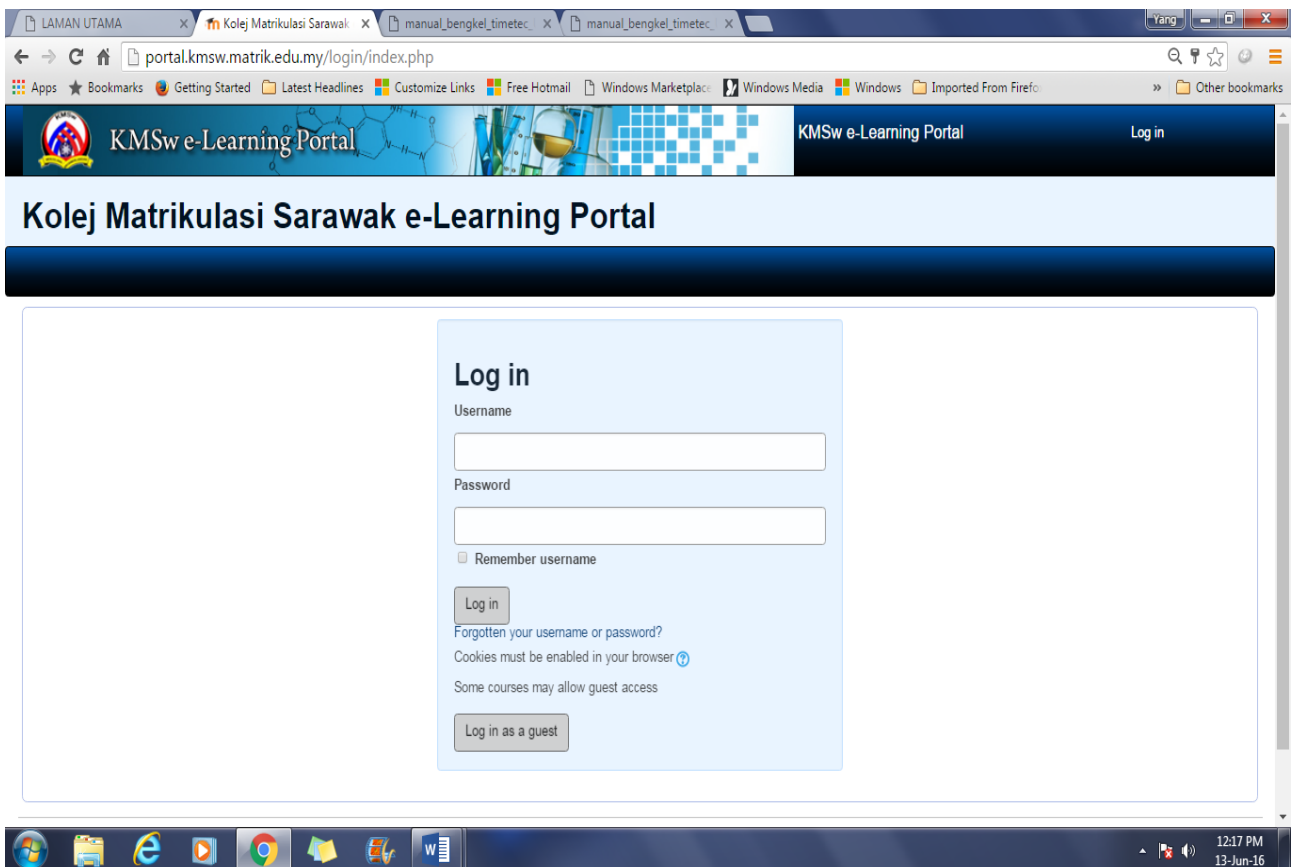

c) Paparan untuk masuk/Login/Sign In

I. Masukan nombor kad pengenalan (cth: 123456012345)

II. Masuk password default iaitu Kmsw@1234

III. Tukar password baru (anda tentukan sendiri, tidak semestinya nombor).Kemudian tekan butang 'save changes'.